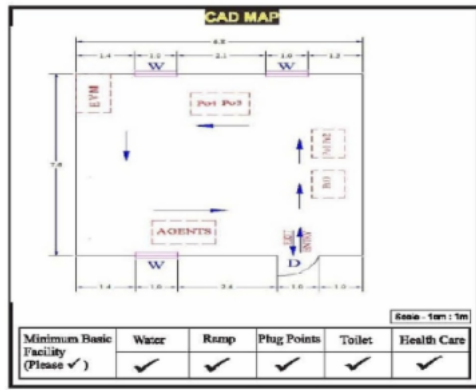

Nazri Naksha

Google Map View

Polling Station Building Front View

Polling Station Front View

Cad View

Key MAP View