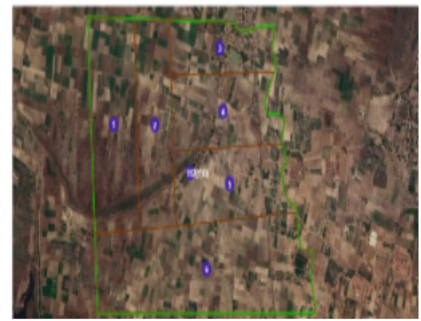

Nazri Naksha

Google Map View