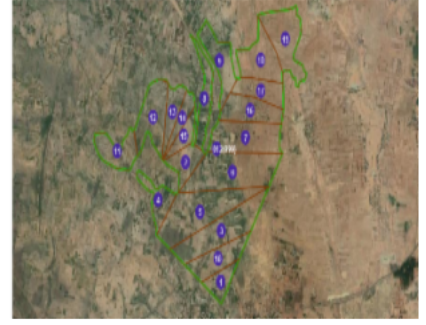

Nazri Naksha

Google Map View