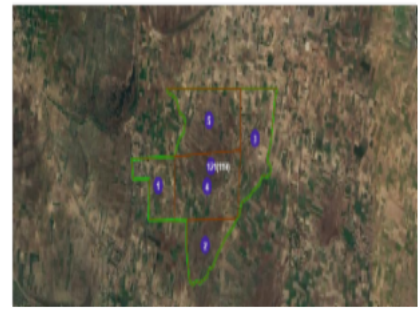

Nazri Naksha

Google Map View