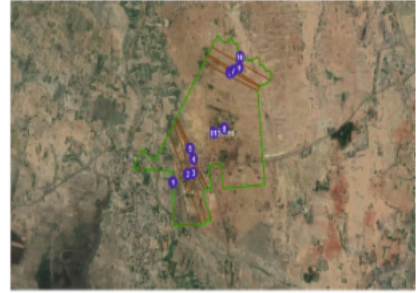

Nazri Naksha

Google Map View