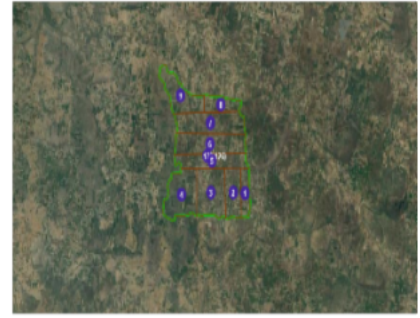

Nazri Naksha

Google Map View