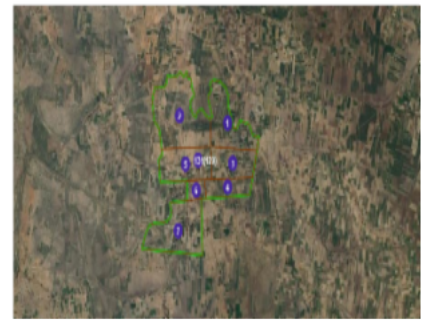

Nazri Naksha

Google Map View