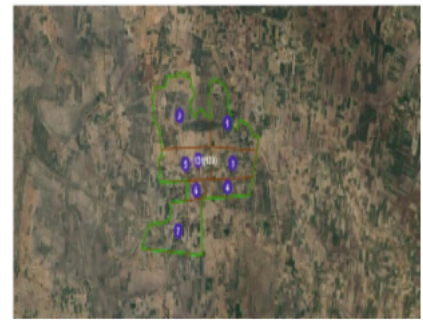

Nazri Naksha

Google Map View