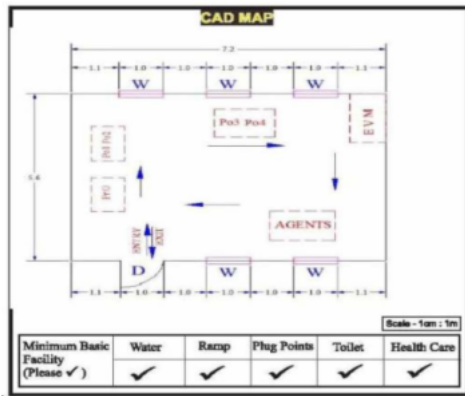

Nazri Naksha

Google Map View

Polling Station Building Front View

Polling Station Front View

Cad View

Key MAP View