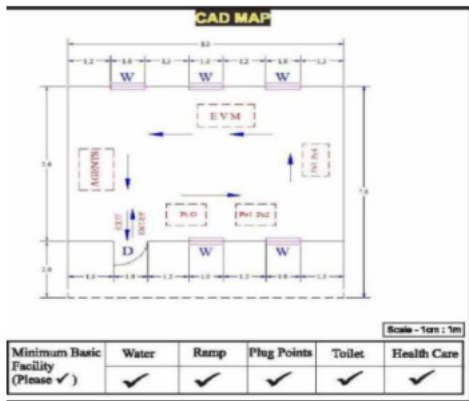

Nazri Naksha

Google Map View

Polling Station Building Front View

Polling Station Front View

Cad View

Key MAP View