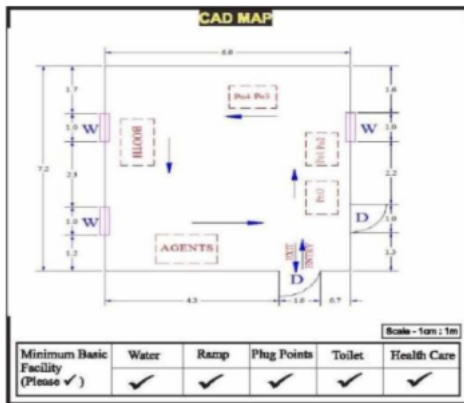

Nazri Naksha

Google Map View

Polling Station Building Front View

Polling Station Front View

Cad View

Key MAP View