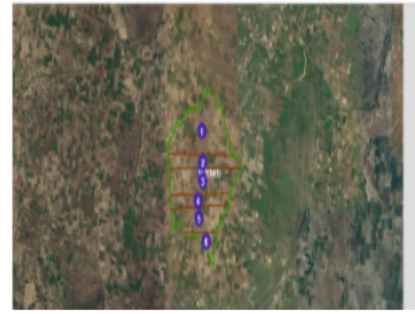

Nazri Naksha

Google Map View