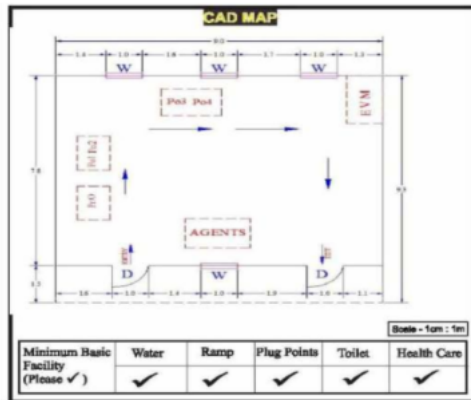

Nazri Naksha

Google Map View

Polling Station Building Front View

Polling Station Front View

Cad View

Key MAP View