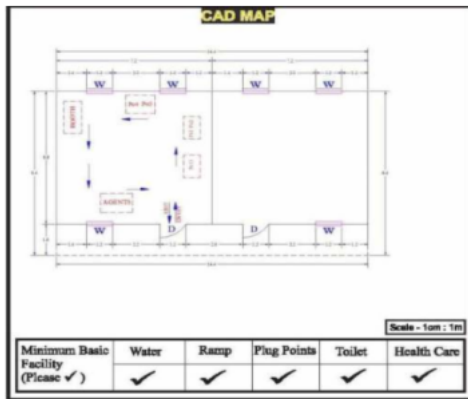

Nazri Naksha

Google Map View

Polling Station Building Front View

Polling Station Front View

Cad View

Key MAP View