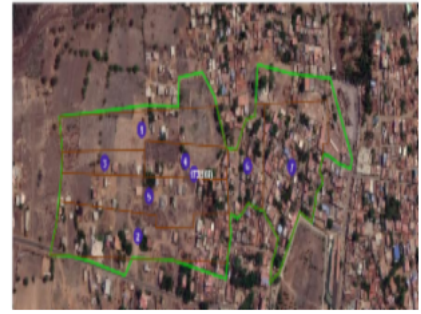

Nazri Naksha

Google Map View