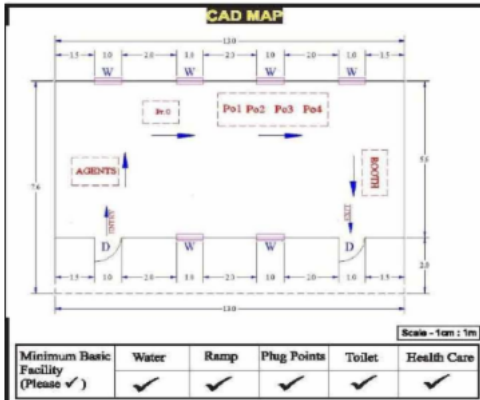

Nazri Naksha

Google Map View

Polling Station Building Front View

Polling Station Front View

Cad View

Key MAP View