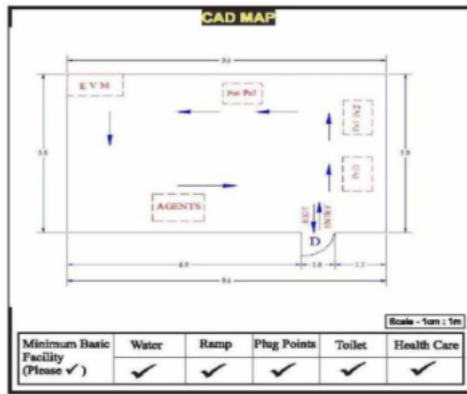

Nazri Naksha

Google Map View

Polling Station Building Front View

Polling Station Front View

Cad View

Key MAP View