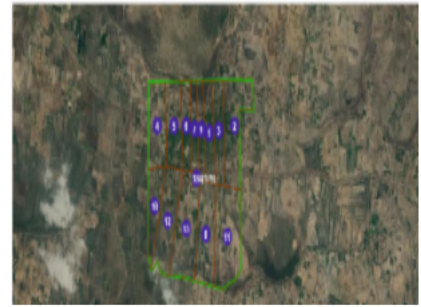

Nazri Naksha

Google Map View