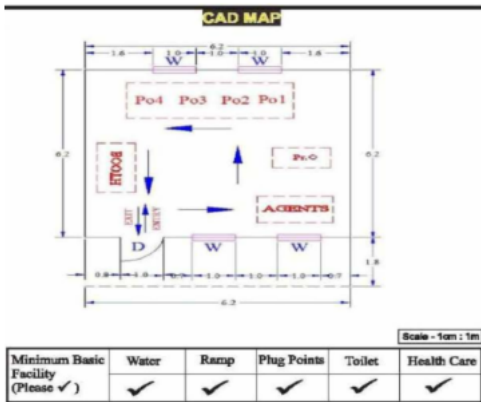

Nazri Naksha

Google Map View

Polling Station Building Front View

Polling Station Front View

Cad View

Key MAP View