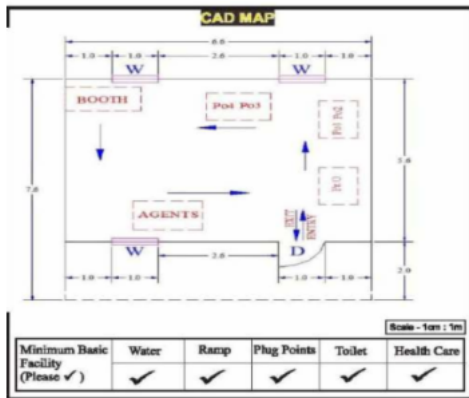

Nazri Naksha

Google Map View

Polling Station Building Front View

Polling Station Front View

Cad View

Key MAP View