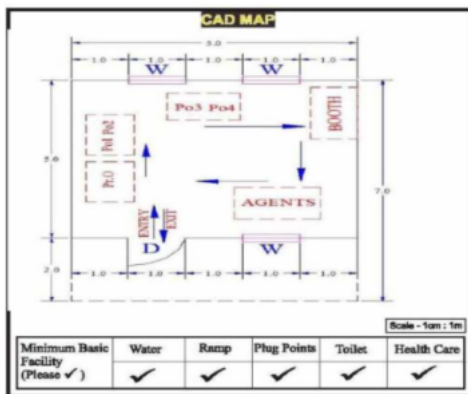

Nazri Naksha

Google Map View

Polling Station Building Front View

Polling Station Front View

Cad View

Key MAP View