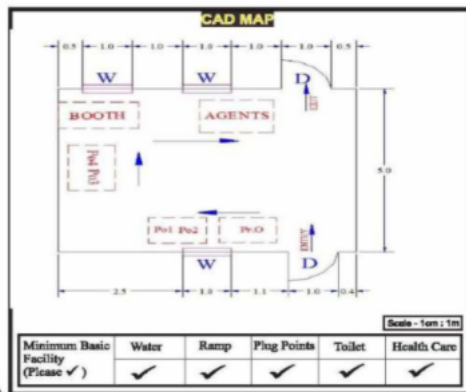

Nazri Naksha

Google Map View

Polling Station Building Front View

Polling Station Front View

Cad View

Key MAP View