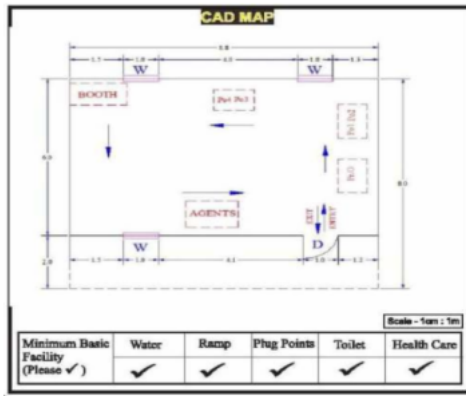

Nazri Naksha

Google Map View

Polling Station Building Front View

Polling Station Front View

Cad View

Key MAP View