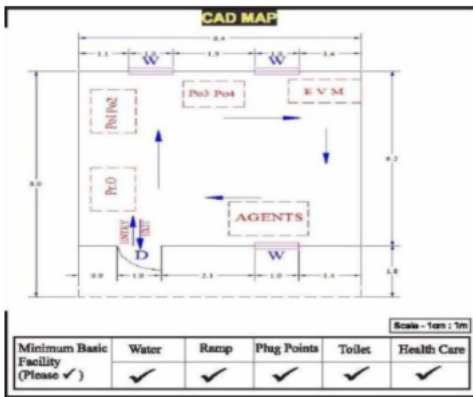

Nazri Naksha

Google Map View

Polling Station Building Front View

Polling Station Front View

Cad View

Key MAP View