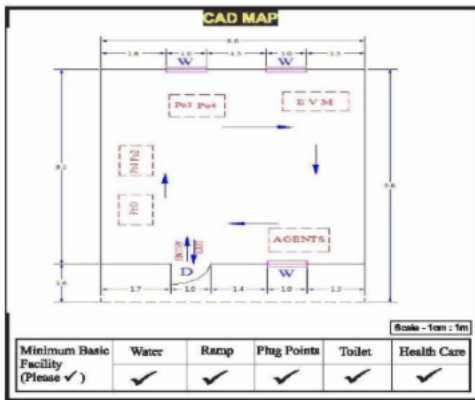

Nazri Naksha

Google Map View

Cad View