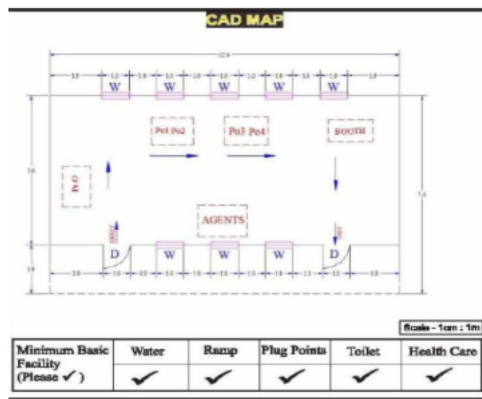

Nazri Naksha

Google Map View

Polling Station Building Front View

Polling Station Front View

Cad View

Key MAP View

- (a) Landmarks
- (b) Road Names
- (c) Traffic Flow