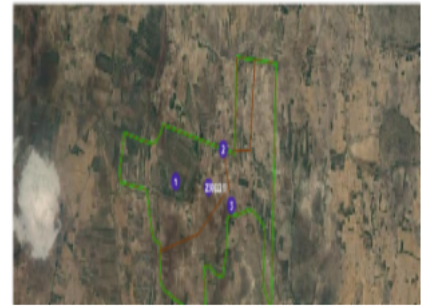

Nazri Naksha

Google Map View