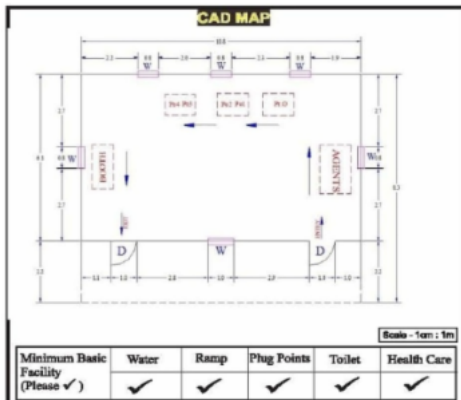

Nazri Naksha

Google Map View

Polling Station Building Front View

Polling Station Front View

Cad View

Key MAP View