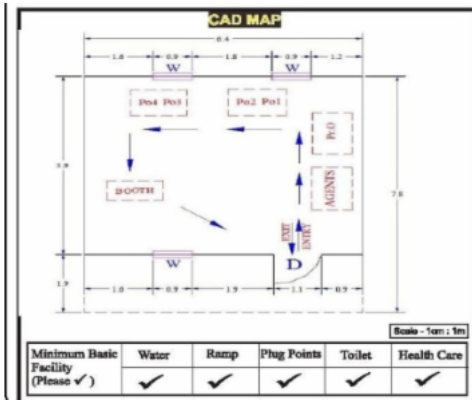

Nazri Naksha

Google Map View

Polling Station Building Front View

Polling Station Front View

Cad View

Key MAP View