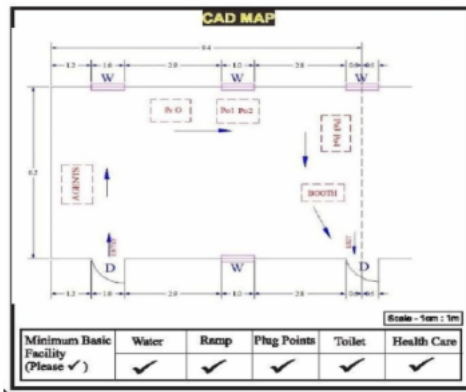

Nazri Naksha

Google Map View

Polling Station Building Front View

Polling Station Front View

Cad View

Key MAP View