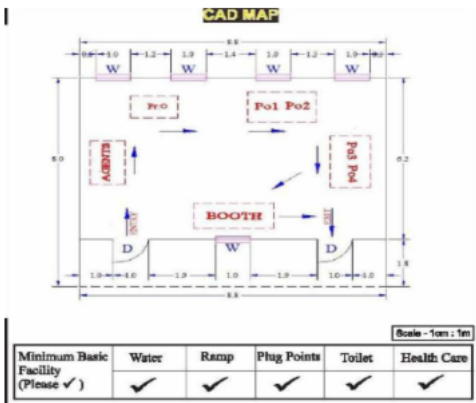

Nazri Naksha

Google Map View

Polling Station Building Front View

Polling Station Front View

Cad View

Key MAP View