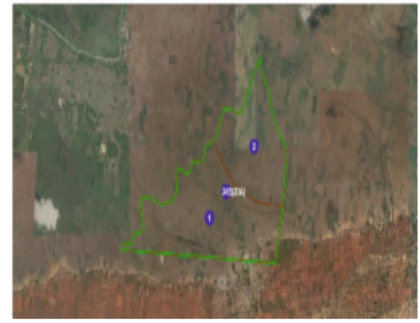

Nazri Naksha

Google Map View