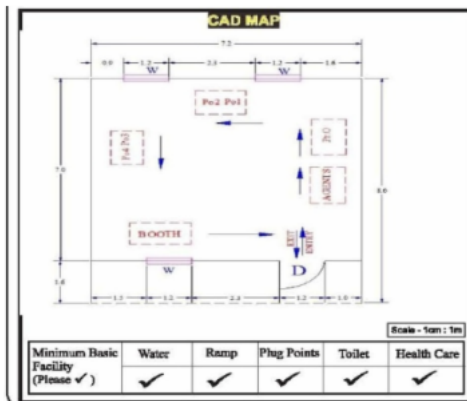

Nazri Naksha

Google Map View

Polling Station Building Front View

Polling Station Front View

Cad View

Key MAP View