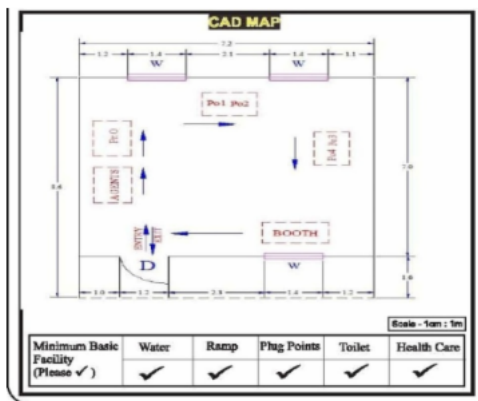

Nazri Naksha

Google Map View

Polling Station Building Front View

Polling Station Front View

Cad View

Key MAP View