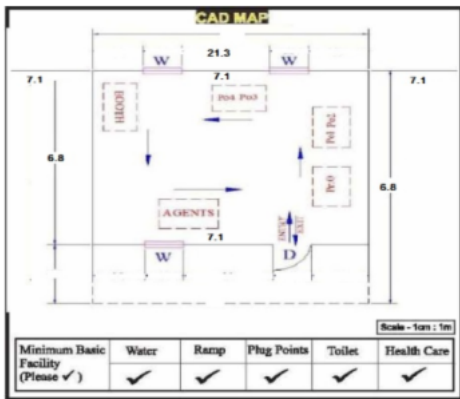

Nazri Naksha

Google Map View

Polling Station Building Front View

Polling Station Front View

Cad View

Key MAP View