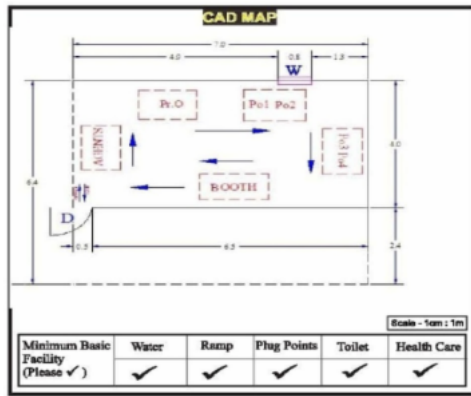

Nazri Naksha

Google Map View

Polling Station Building Front View

Polling Station Front View

Cad View

Key MAP View