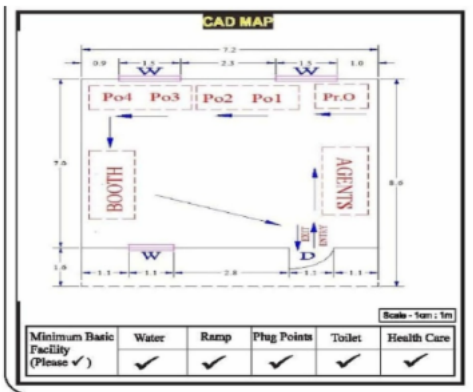

Nazri Naksha

Google Map View

Polling Station Building Front View

Polling Station Front View

Cad View

Key MAP View