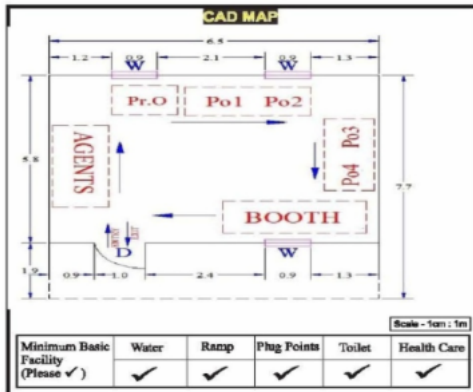

Nazri Naksha

Google Map View

Polling Station Building Front View

Polling Station Front View

Cad View

Key MAP View