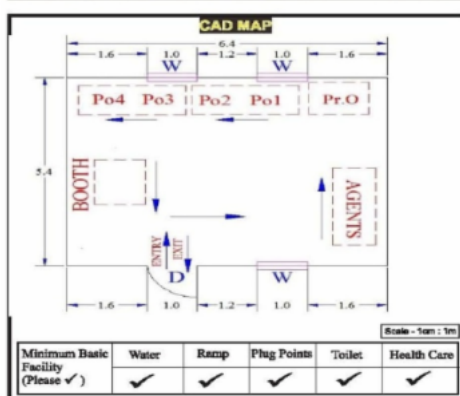

Nazri Naksha

Google Map View

Polling Station Building Front View

Polling Station Front View

Cad View

Key MAP View