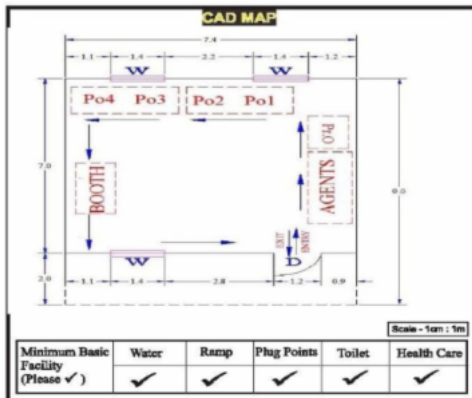

Nazri Naksha

Google Map View

Polling Station Building Front View

Polling Station Front View

Cad View

Key MAP View