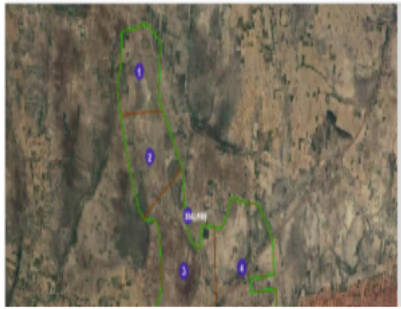

Nazri Naksha

Google Map View