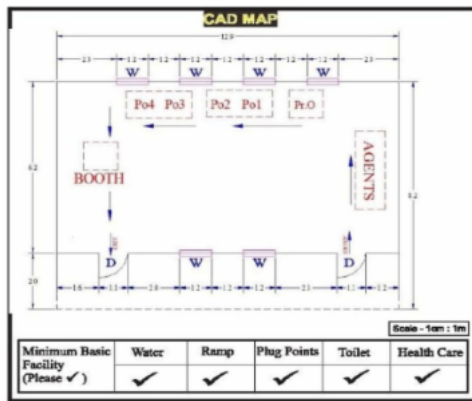

Nazri Naksha

Google Map View

Polling Station Building Front View

Polling Station Front View

Cad View

Key MAP View