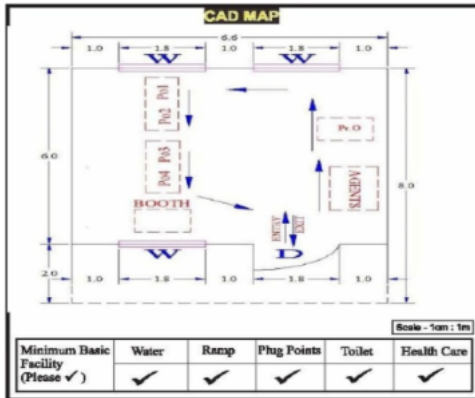

Nazri Naksha

Google Map View

Polling Station Building Front View

Polling Station Front View

Cad View

Key MAP View