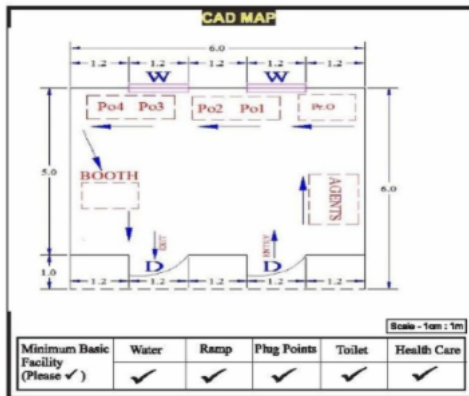

Nazri Naksha

Google Map View

Polling Station Building Front View

Polling Station Front View

Cad View

Key MAP View