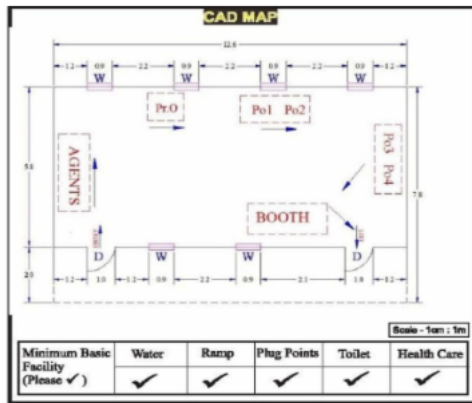

Nazri Naksha

Google Map View

Polling Station Building Front View

Polling Station Front View

Cad View

Key MAP View