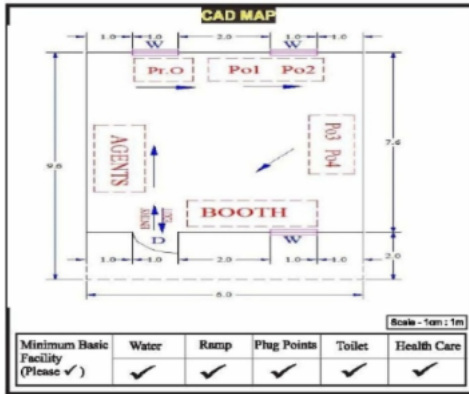

Nazri Naksha

Google Map View

Polling Station Building Front View

Polling Station Front View

Cad View

Key MAP View