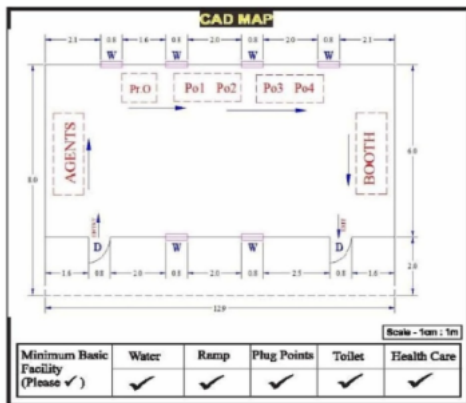

Nazri Naksha

Google Map View

Polling Station Building Front View

Polling Station Front View

Cad View

Key MAP View