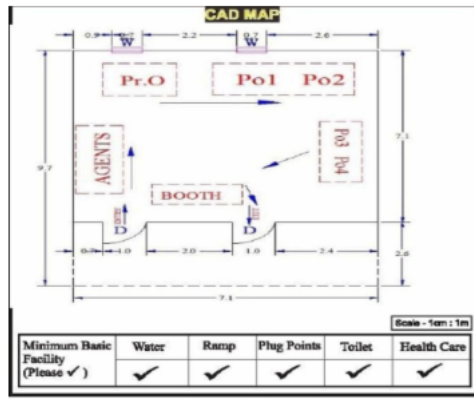

Nazri Naksha

Google Map View

Polling Station Building Front View

Polling Station Front View

Cad View

Key MAP View