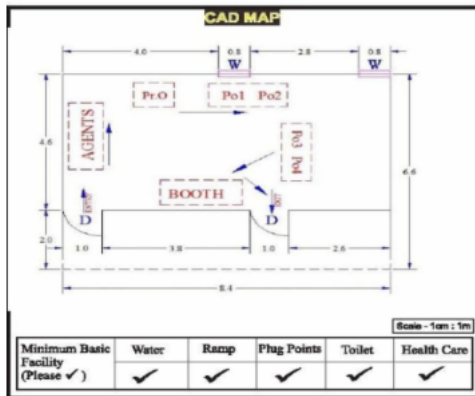

Nazri Naksha

Google Map View

Polling Station Building Front View

Polling Station Front View

Cad View

Key MAP View