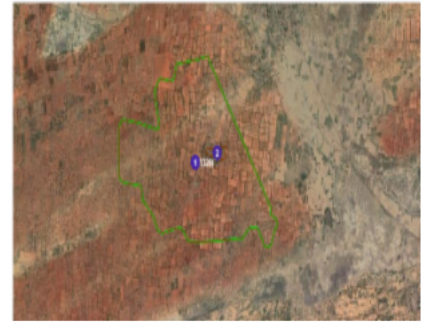

Nazri Naksha

Google Map View